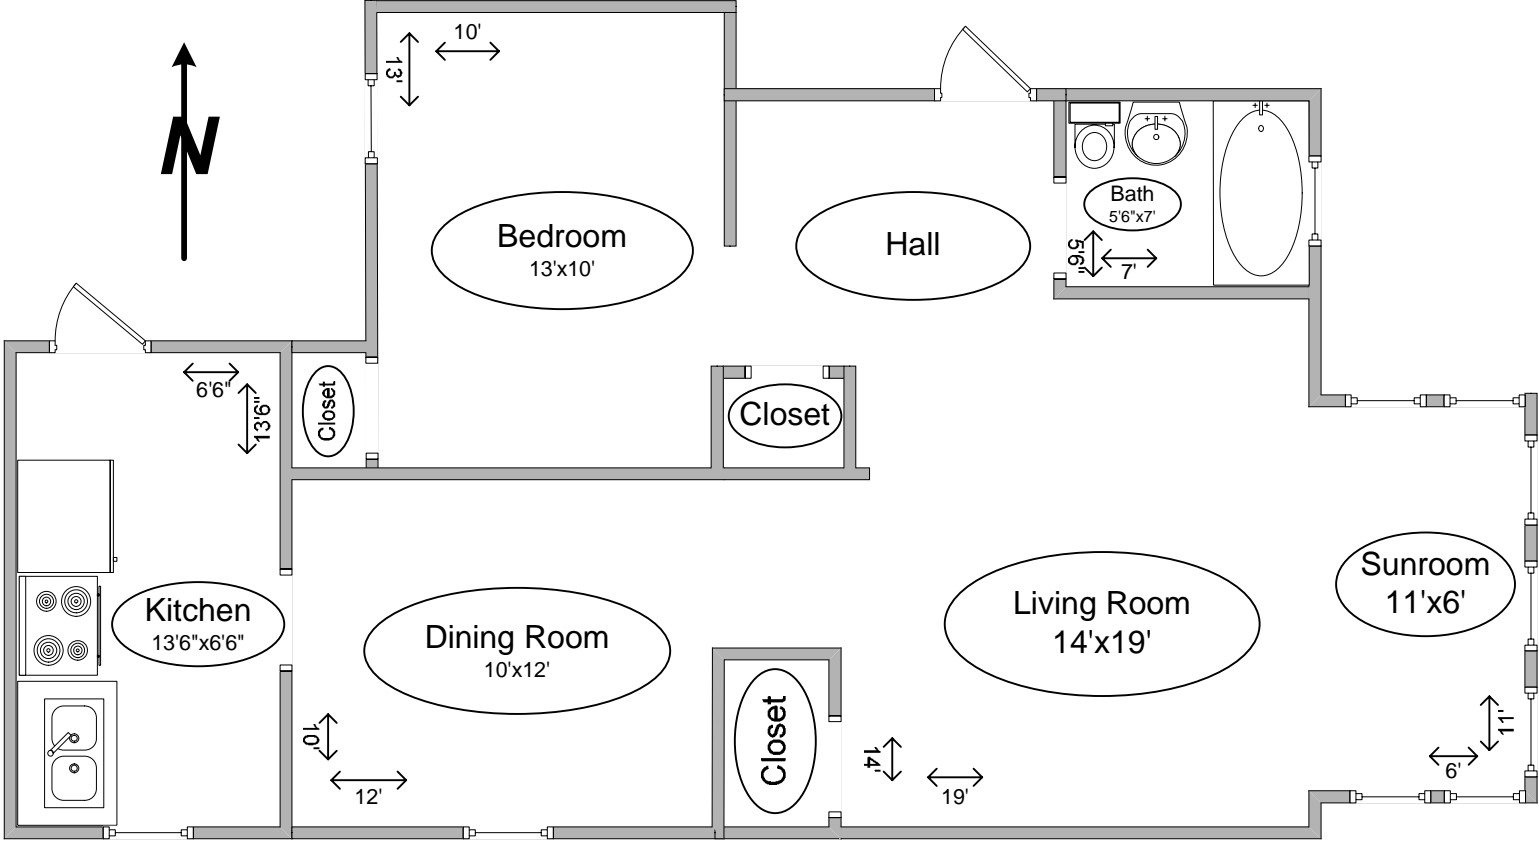

5000 N Winchester
1 Bedroom Apartment
Approx. 725 Square Feet

Diagram may apply to multiple addresses.
Structural detail and square footage not guaranteed.