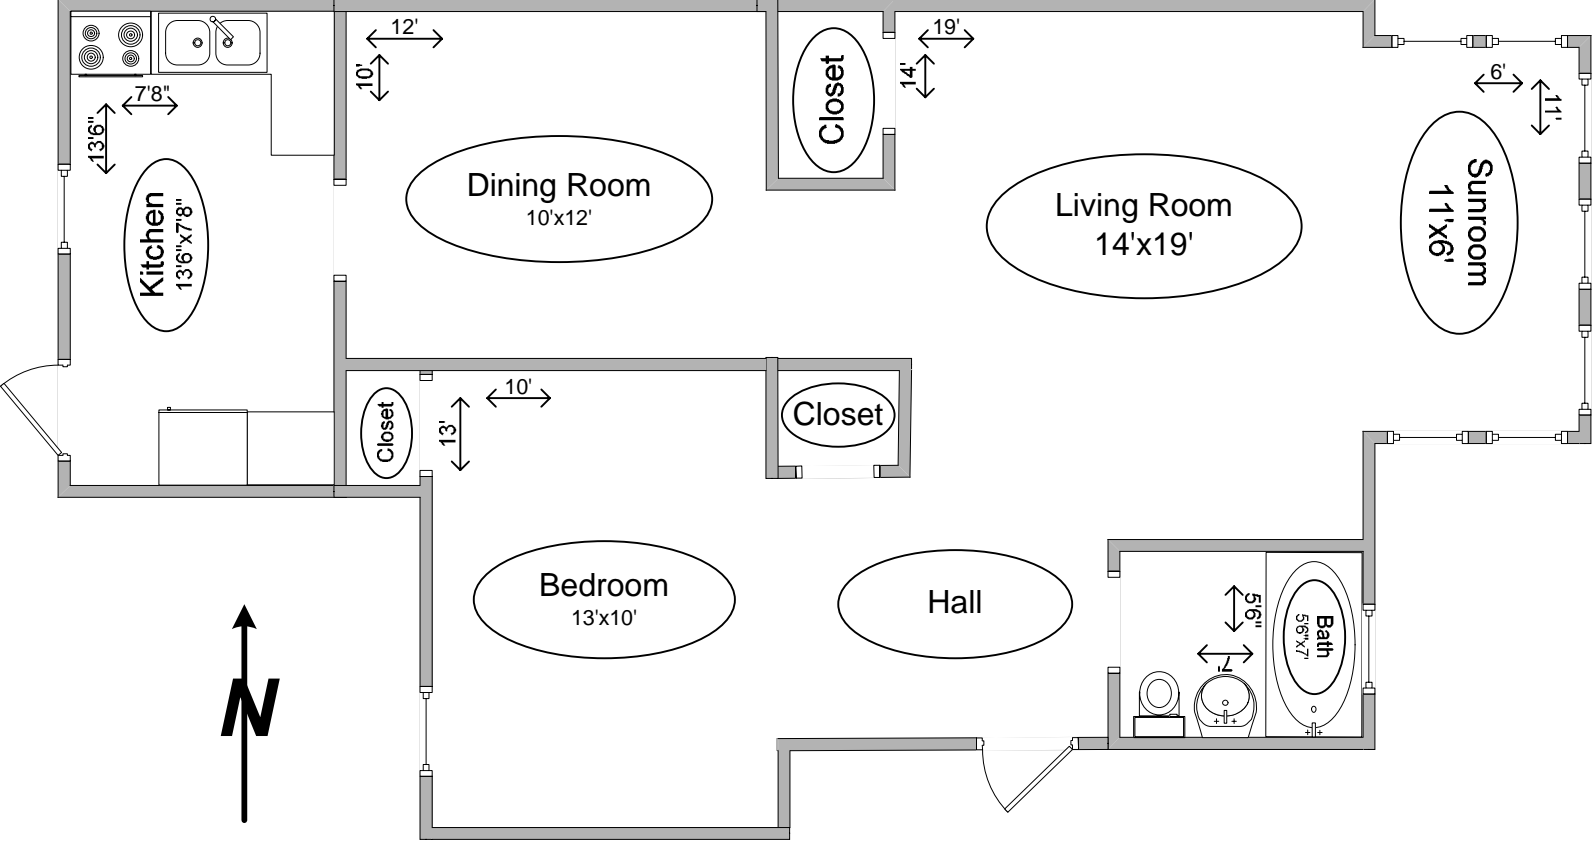

5002 N Winchester
1 Bedroom Apartment
Approx. 700 Square Feet

Diagram may apply to multiple addresses.
Structural detail and square footage not guaranteed.