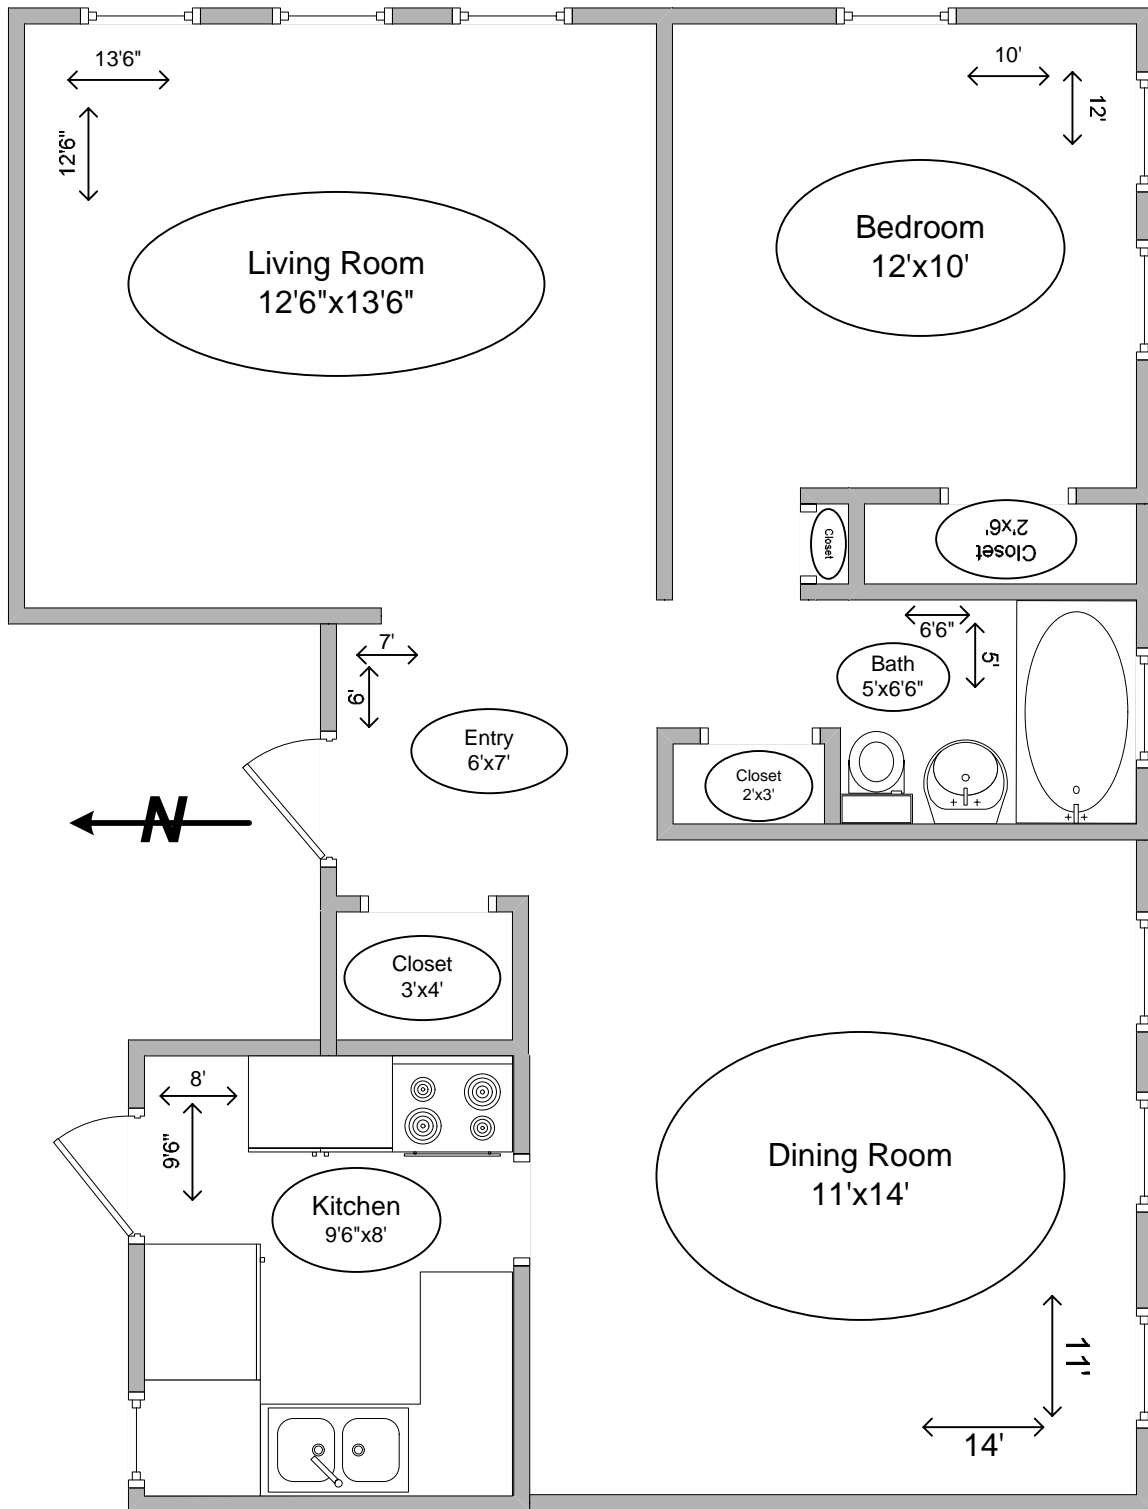

5030 N Winchester Ave.
One Bedroom Apartment
Approx. 650 Square Feet

Diagram may apply to multiple addresses.
Structural detail and square footage not guaranteed.