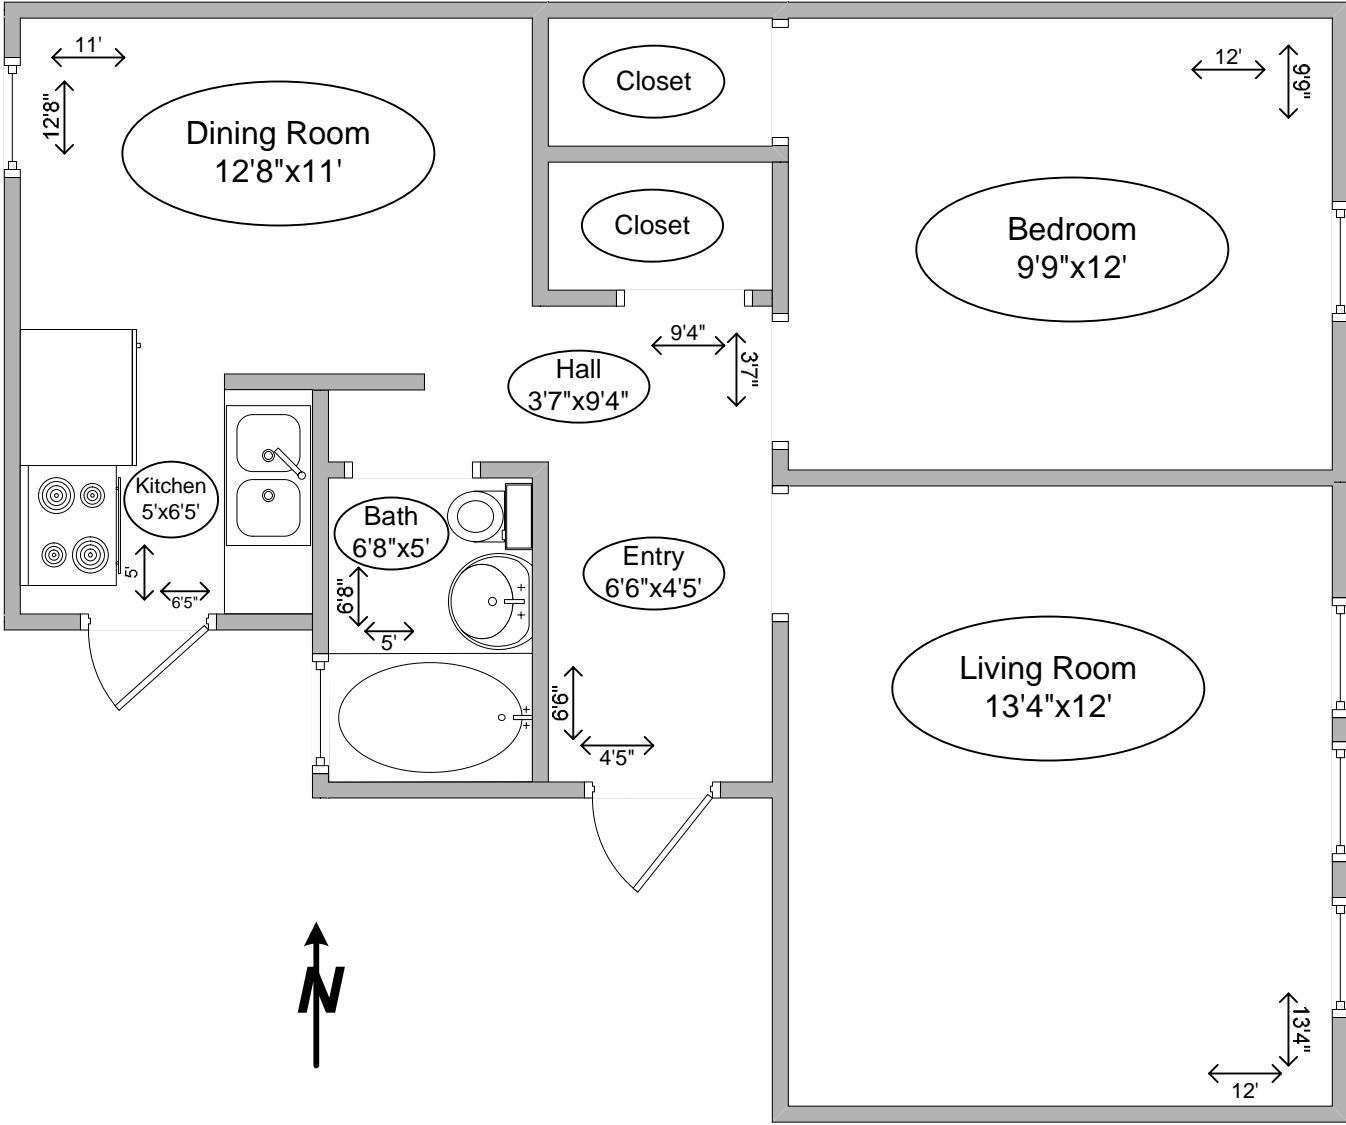

5032 N Winchester  
One Bedroom Apartment  
Approx 535 Square Feet

Diagram may apply to multiple addresses.  
Structural detail and square footage not guaranteed.