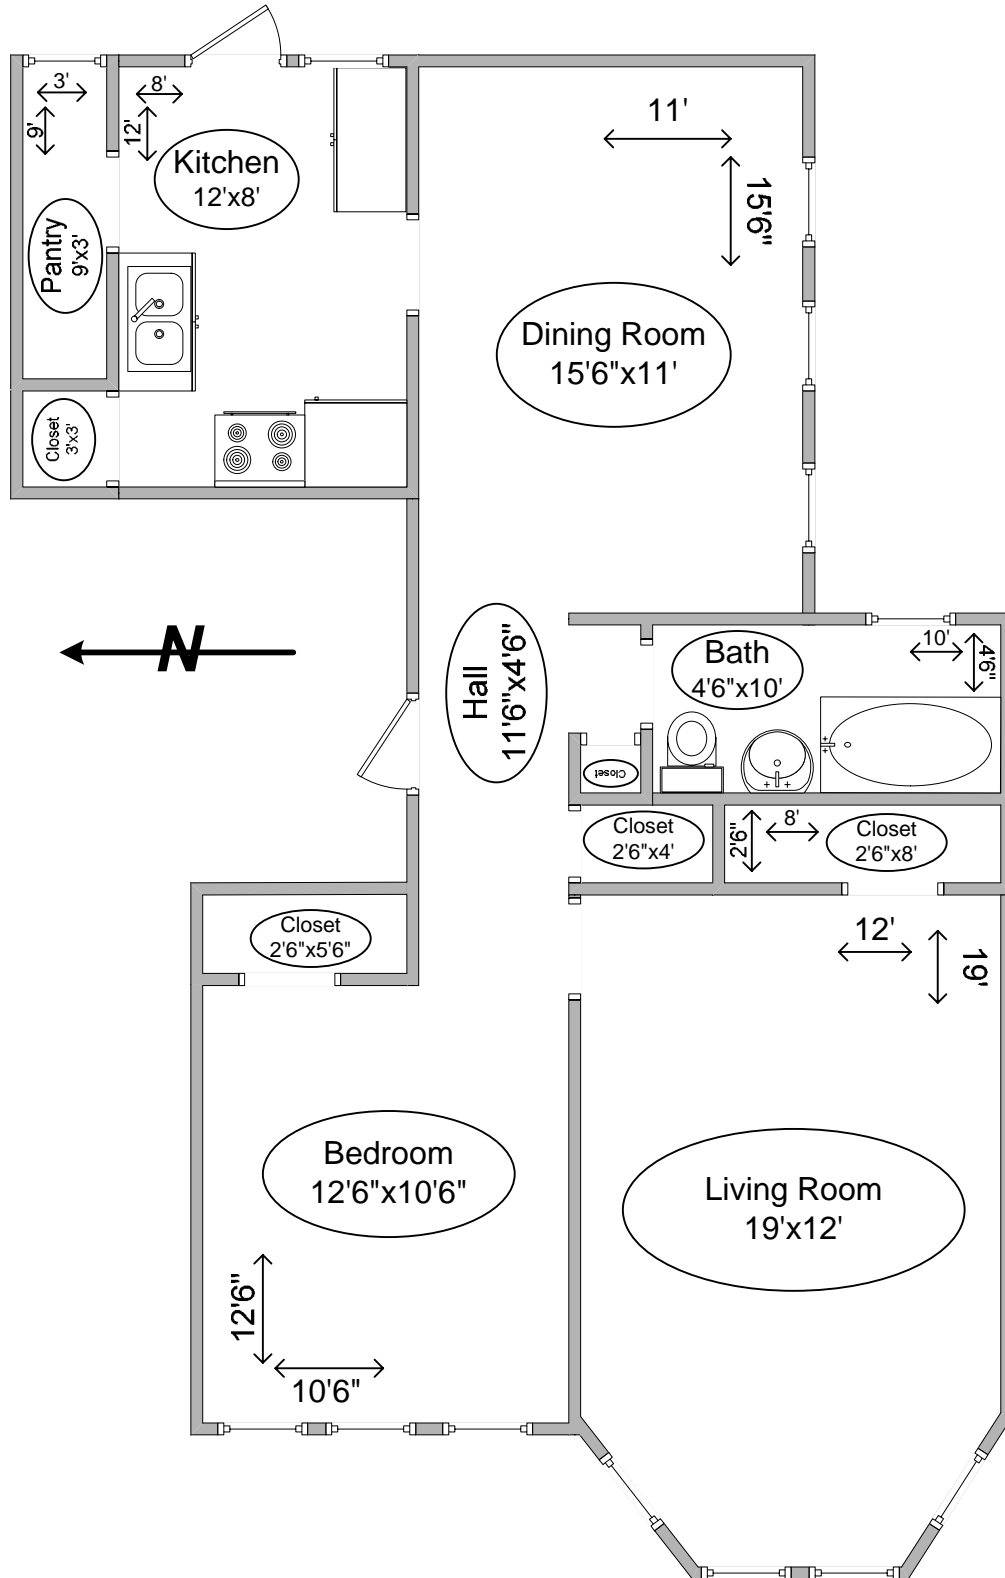

5073 N Wolcott Ave
One Bedroom Apartment
Approx. 750 Square Feet

Diagram may apply to multiple addresses.
Structural detail and square footage not guaranteed.