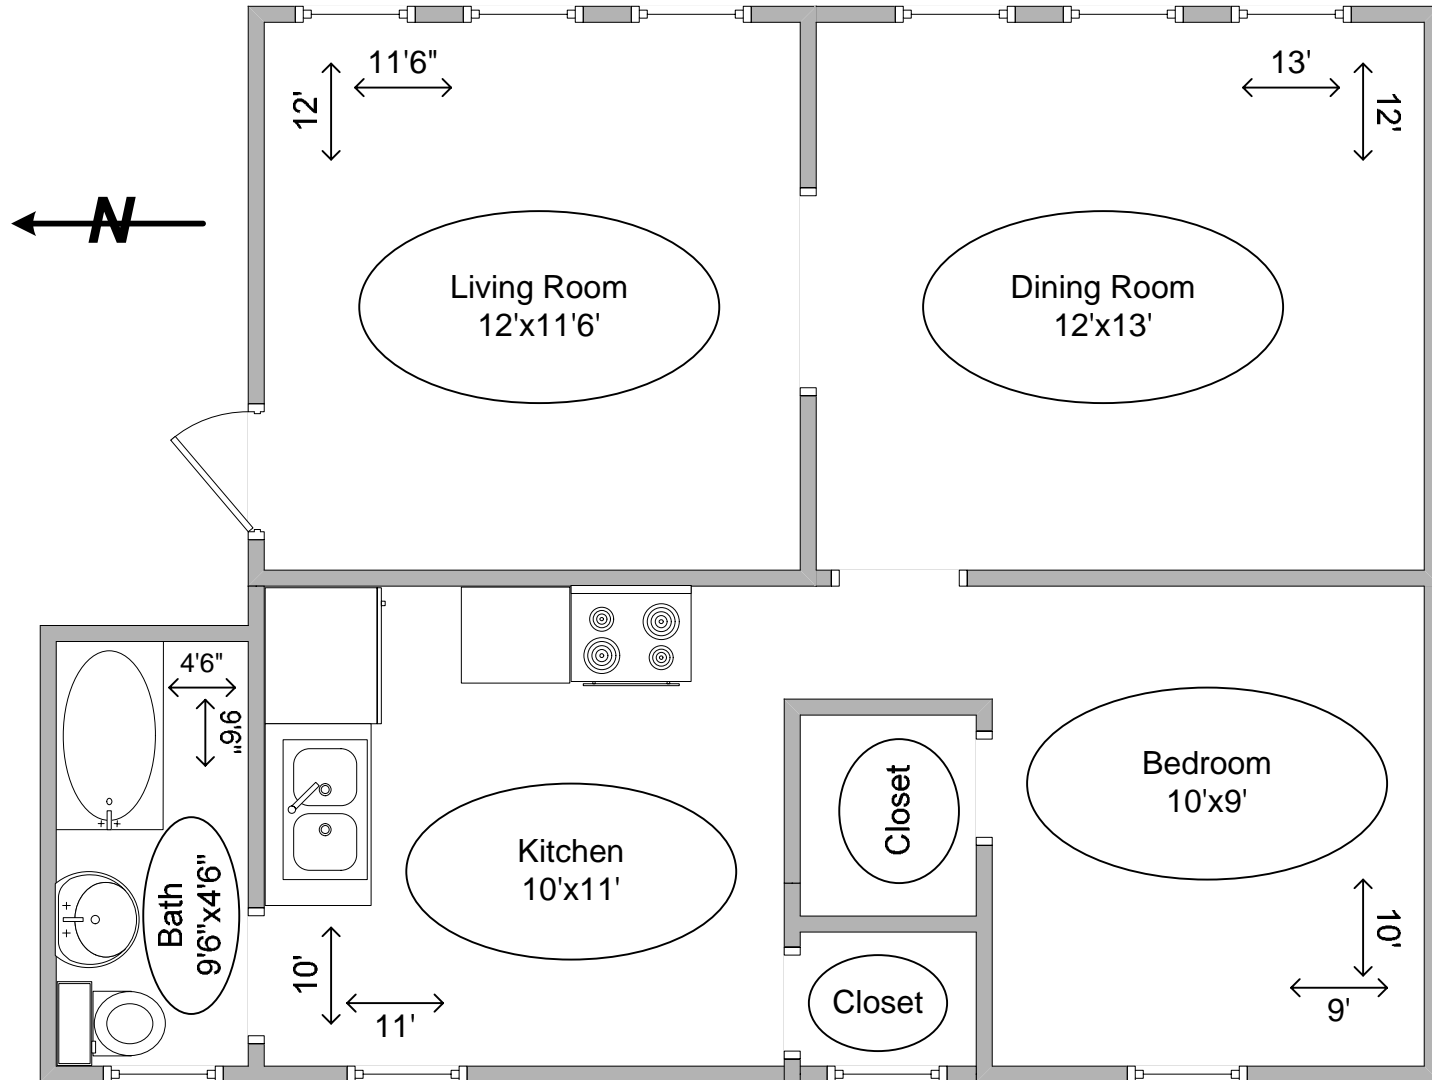

5220 N Wolcott  
One Bedroom Apartment  
Approx 575 Square Feet

Diagram may apply to multiple addresses.  
Structural detail and square footage not guaranteed.