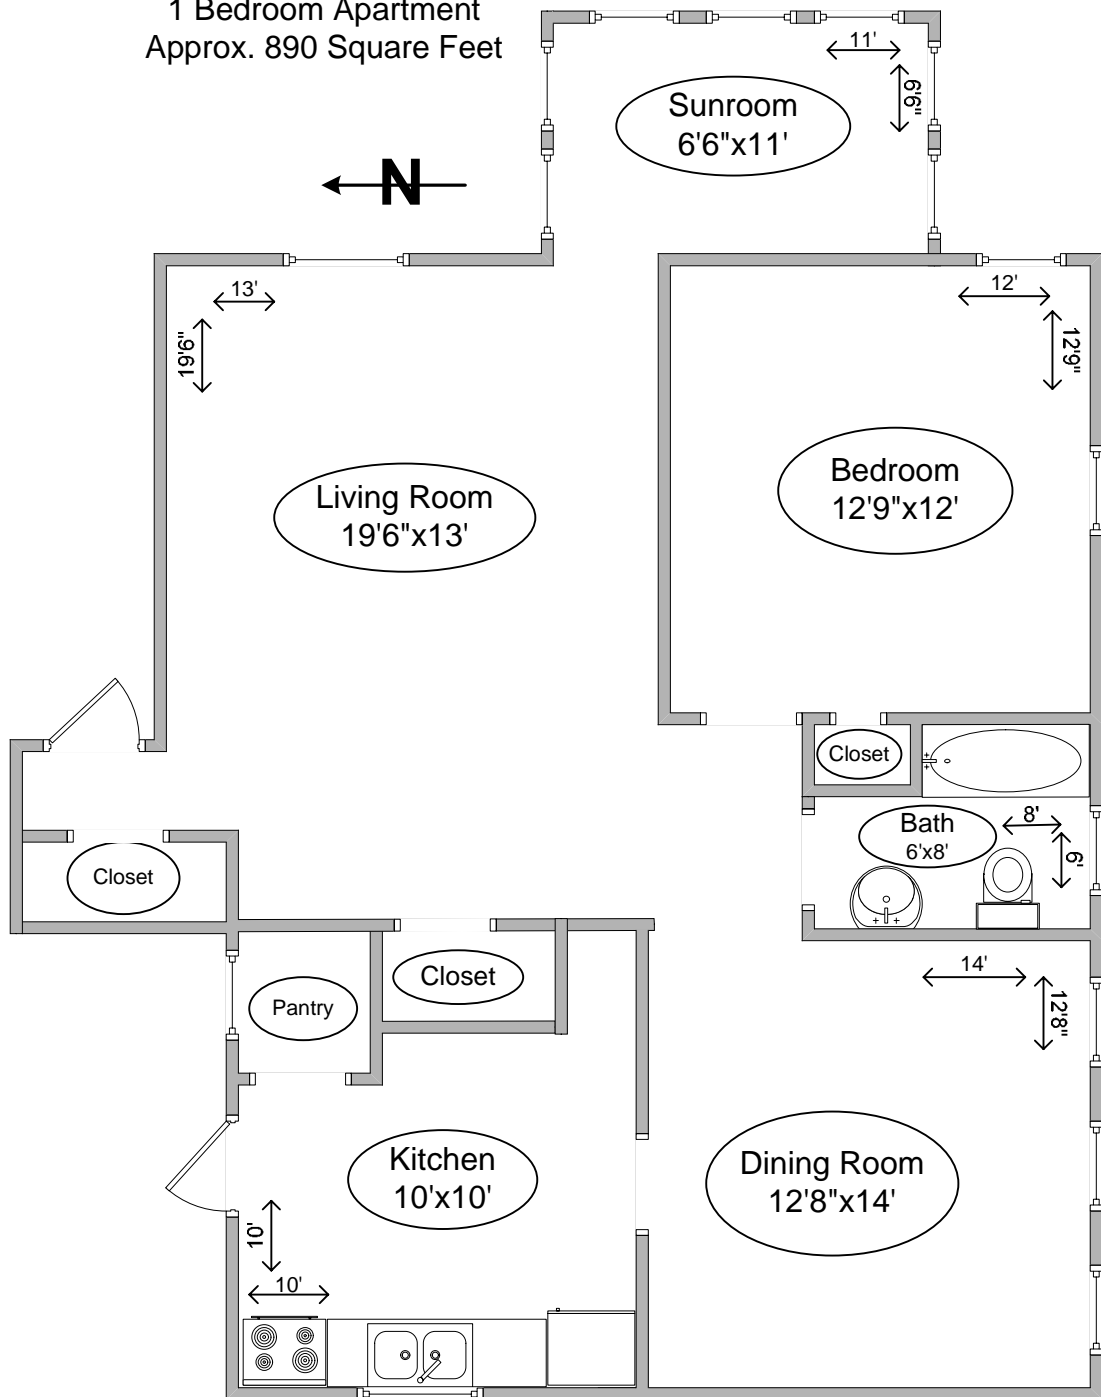

7434 N Artesian
1 Bedroom Apartment
Approx. 890 Square Feet

Diagram may apply to multiple addresses.
Structural detail and square footage not guaranteed.